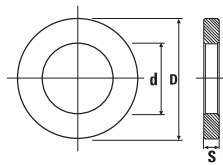

SPACERS 2-SIDES GRINDED

ART. YD300 - YD350 - YD400

- For arbors Art. T128 - Art. T130 - Art. T131 - Art. T132
- Burnished
- Spacer rings fine-blanking processed for thickness 0,1±1 mm (tolerance ± 0,02)
- Spacer rings grinded on two sides for thickness 2-50 mm (tolerance ± 0,01)

Item	D	D1	S
YD300.001 NEW	30	50	0,1
YD300.002 NEW	30	50	0,2
YD300.005 NEW	30	50	0,5
YD300.010 NEW	30	50	1
YD300.020	30	50	2
YD300.030	30	50	3
YD300.040	30	50	4
YD300.050	30	50	5
YD300.060	30	50	6
YD300.080	30	50	8
YD300.100	30	50	10
YD300.120	30	50	12
YD300.150 NEW	30	50	15
YD300.200	30	50	20
YD300.250	30	50	25
YD300.300	30	50	30
YD300.400 NEW	30	50	40
YD300.500 NEW	30	50	50
YD350.001 NEW	35	55	0,1
YD350.002 NEW	35	55	0,2
YD350.005 NEW	35	55	0,5
YD350.010 NEW	35	55	1
YD350.020	35	55	2
YD350.030	35	55	3
YD350.040	35	55	4
YD350.050	35	55	5
YD350.060	35	55	6
YD350.080	35	55	8
YD350.100	35	55	10
YD350.120	35	55	12
YD350.150 NEW	35	55	15
YD350.200	35	55	20
YD350.250	35	55	25
YD350.300	35	55	30
YD350.400 NEW	35	55	40
YD350.500 NEW	35	55	50